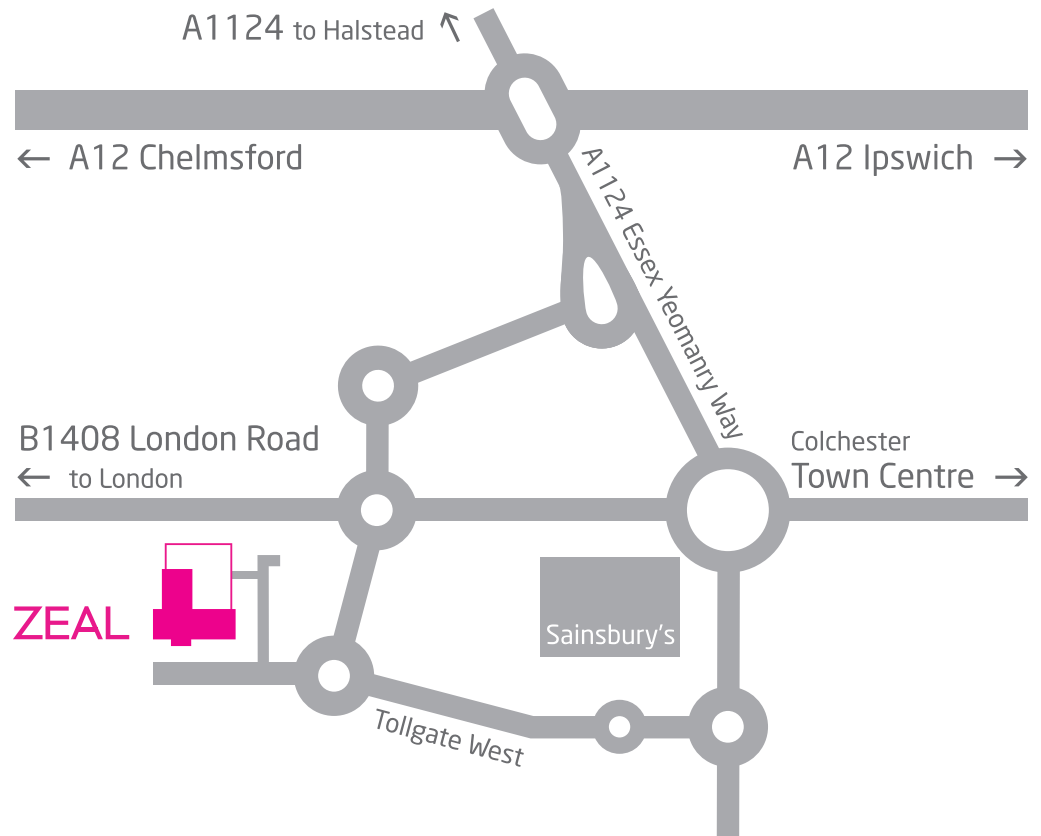

## From the A12

Leave the A12 at Junction 26 and follow the A1124 Essex Yeomanry Way towards Colchester. Stay in the right-hand lane and turn off left at the teardrop (signposted B1408). Continue to the next two roundabouts and go straight across both of them. Then at the last roundabout, take the 3rd exit, signposted Tollgate Barn Only. Take the first right and you will see our car park on your left. **Well done you've found us!**

## From Colchester

Leave Colchester Town centre heading West towards Tollgate on the A1124. At the first roundabout go straight across. Continue to the traffic lights and go straight on. Go straight across the next 2 mini roundabouts and take the 2nd exit at the next roundabout onto London road. Continue to the next roundabout and take the 1st exit. Continue forward then take the 3rd exit at the next roundabout, signposted Tollgate Barn Only. Take the first right and you will see our car park on your left. **That's us!**