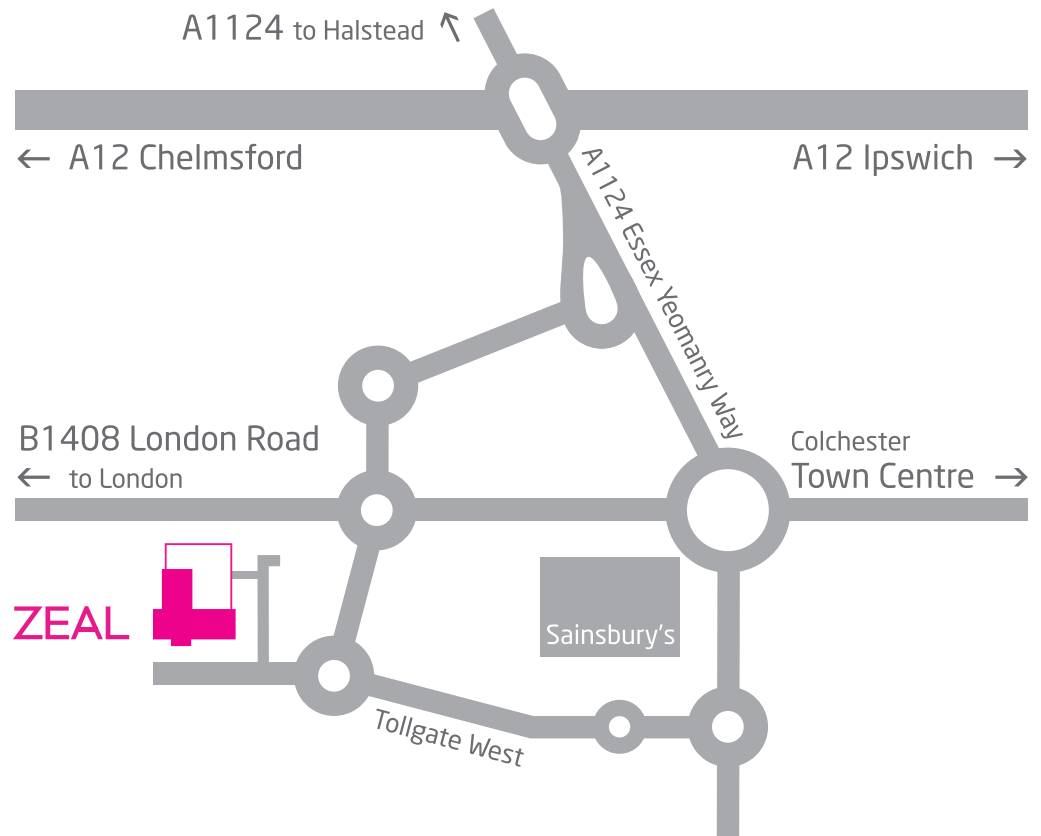

How To Find Us

ZEAL

From the A12

Leave the A12 at Junction 26 and follow the A1124 Essex Yeomanry Way towards Colchester. Stay in the right-hand lane and turn off left at the teardrop (signposted B1408). Continue to the next two roundabouts and go straight across both of them. Then at the last roundabout, take the 3rd exit, signposted Tollgate Barn Only. Take the first right and you will see our car park on your left. **Well done you've found us!**

From Colchester

Leave Colchester Town centre heading West towards Tollgate on the A1124. At the first roundabout go straight across. Continue to the traffic lights and go straight on. Go straight across the next 2 mini roundabouts and take the 2nd exit at the next roundabout onto London road. Continue to the next roundabout and take the 1st exit. Continue forward then take the 3rd exit at the next roundabout, signposted Tollgate Barn Only. Take the first right and you will see our car park on your left. **That's us!**

Please note: You won't find us easily on Google Maps as we've had a change of postcode due to a new road being built. Google has yet to update this.